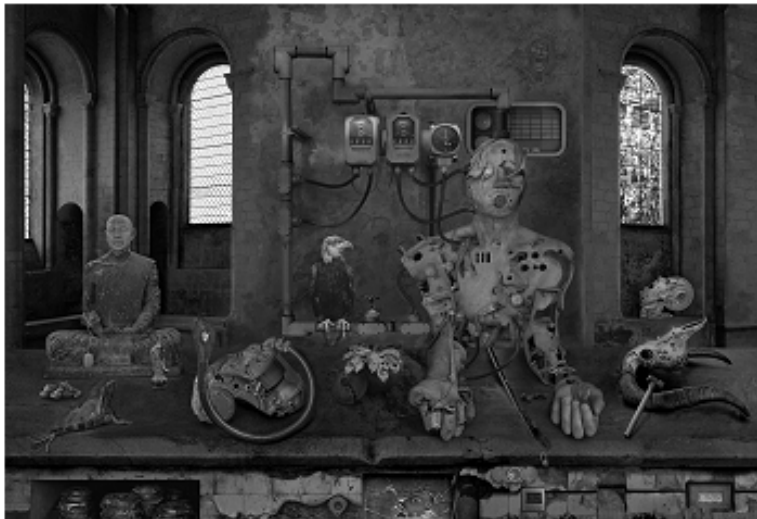

24" x 20" toned silver gelatin print
Edition # 1/8

Sale Price $750

'Bench Test' (2009)