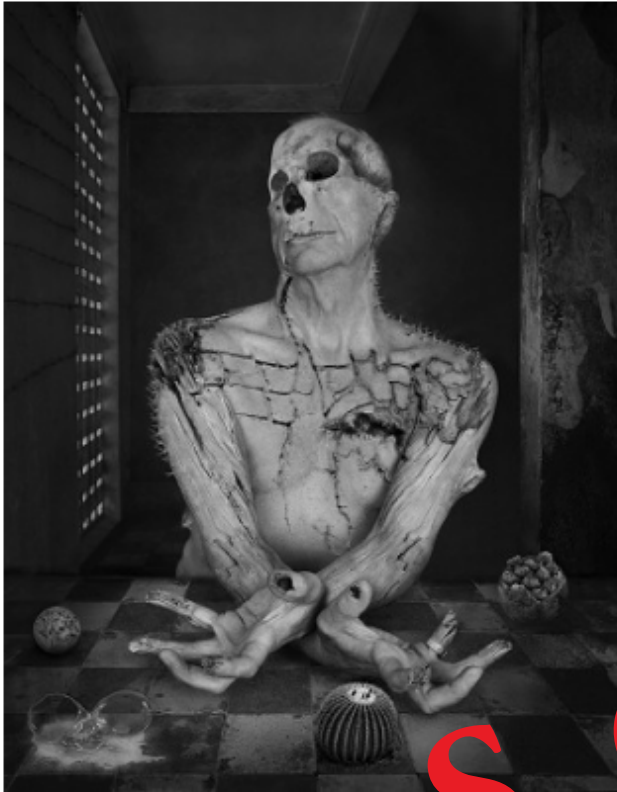

www.dominicrouse.com

Print Sale

read testimonials from collectors and viewers

(click on each image to see a larger version)

SOLD

20" x 16" toned silver gelatin print
Edition # 5/16

Sale Price \$500

'Chimera Obscura' (1997)

20" x 16" toned silver gelatin print
Edition # 3/16

Sale Price \$450

'To be or not to be' (2000)

'Love is the shadow that ripens the vine' (2000)

SOLD

20" x 16" toned silver gelatin print
Edition # 2/16

Sale Price \$450

SOLD

20" x 16" toned silver gelatin print
Edition # 3/16

Sale Price \$500

'Dance for no-one' (2001)

'Ecce Homo' (2002)

20" x 16" toned silver gelatin print
Edition # 2/16

Sale Price \$500

20" x 16" toned silver gelatin print
Edition # 1/16